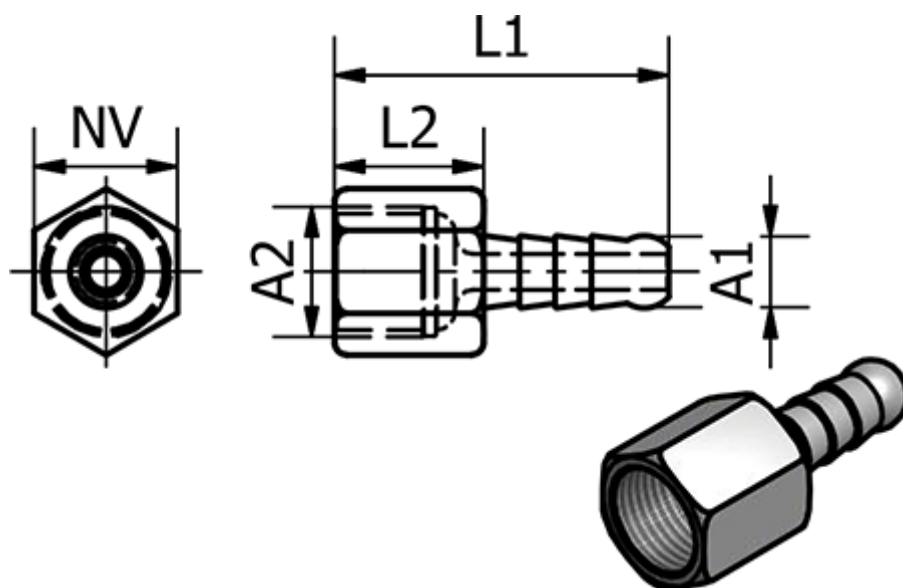

Article number: 58623714N

Description: Tube Connector 237.14-N, Ø10 - G 1/2"
Nickel-plated brass

Measures

Ext. Hose Diameter A1	= 10
L1	= 38
L2	= 14
NV	= 25
Thread A2	= G 1/2"